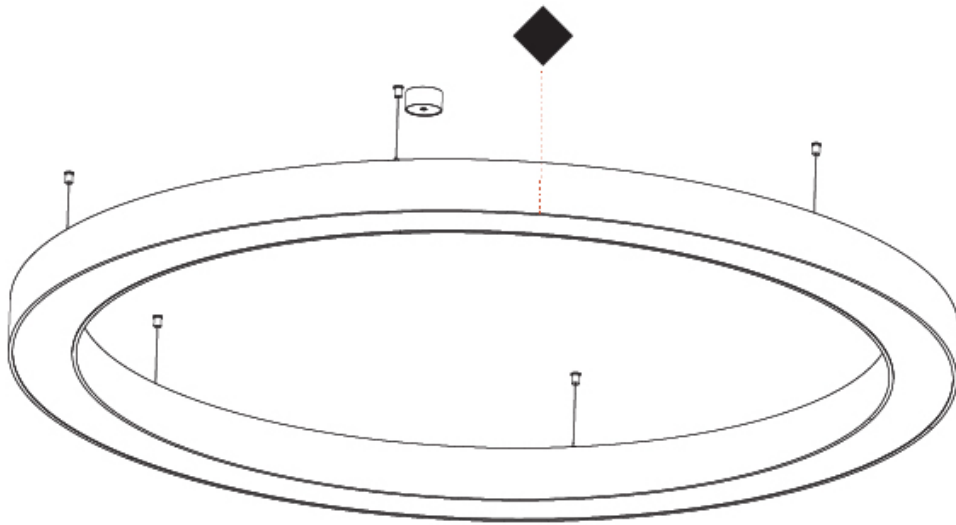

A30235-

PROJECT	_____
TYPE	_____
SPECIFIER	_____
QUANTITY	_____
DATE	_____