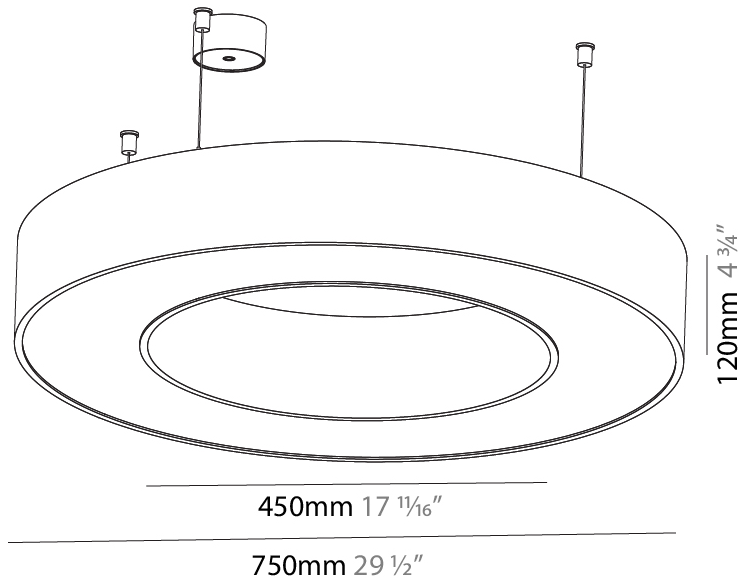

GENERAL

Series: Glorious
Subseries: Glorious
Brand: Prolight
Division: Architectural
Mounting Type: Suspension
Mounting Location: Ceiling
Subcategory: Ambient

PHYSICAL

Shape: Round
Diameter (mm): 750
Diameter (in): 29 1/2
Height (mm): 120
Height (in): 4 3/4
Max. Overall Height (mm): 2120
Max. Overall Height (in): 83 7/16
Light Distribution: Direct
Weight (kg): 7.062
Weight (lbs): 15.56
Diffuser: [PMMA - Opal or Micro-Prism](#)
Fixture Finish: [SSR / BKV / CWI / CRY / HAB / UFT / ITA / RUA / FTG / MYG / LOD / PUS / FRO / FUP / KIA / POP / BLS / SPG / MEY / GOH / GUM / CHC / COM / ABZ / JAG / OBR / MOS / ROR](#)
Fixture Material: Aluminum

ELECTRICAL

Lamp Type: LED (Zhaga Standard)
Input Wattage (W): 30
Total Output Wattage (W): 24 / 19.2 (3500K)
Dimming: [Non-Dimming / Phase Dimming (120Vac only) / 0-10V Dimming](#)
Driver Included: Yes
Driver Location: Integrated
Driver Type: Constant Current
Driver Class: Class 2
Input Voltage (V): 120 - 277
Constant Current (MA): 350 / 600 (3500K)

LED

Color Temperature (°K): [3000 / 3500 / 4000](#)
Max. Delivered Lumen (lm): 2770 / 2862 / 2920
CRI: >80 CRI
Efficiency (%): 65
Lamp Life (hrs): 50000

OPTICAL

RATINGS AND CERTIFICATIONS

Certified By: Certified for North American Standards
IP rating: IP20